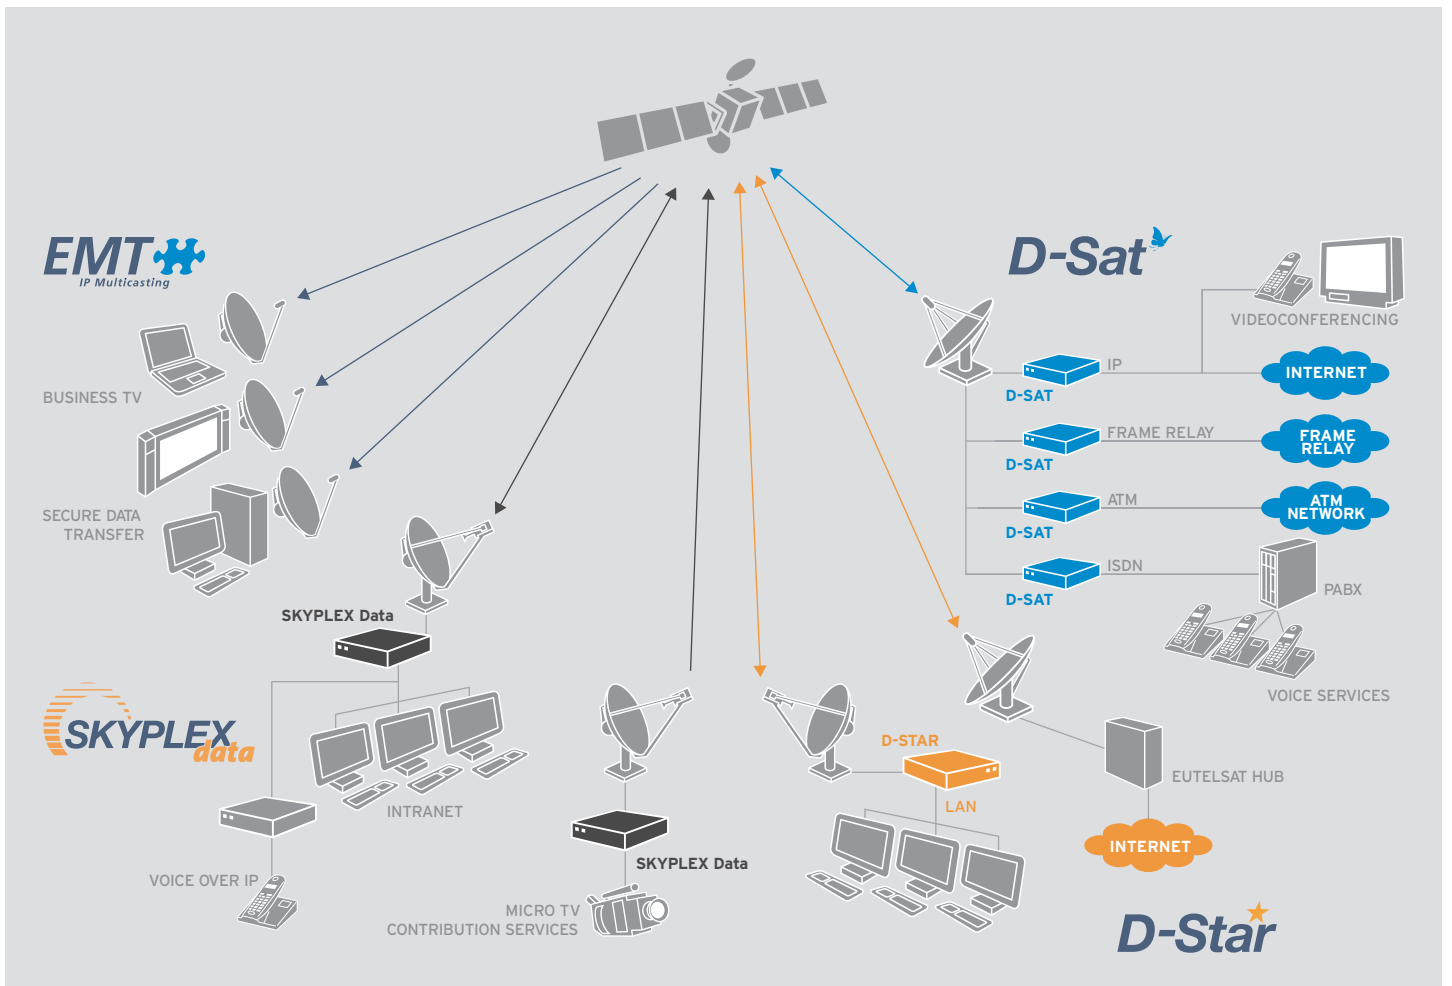

Get connected via satellite

IP BUSINESS SERVICES

BROADBAND SOLUTIONS ANYWHERE, ANYTIME

Eutelsat's business services provide a complete portfolio of professional solutions for companies, organisations, Internet Service Providers and content publishers. These offers include IP services and public and corporate network solutions, for markets in eastern

Eutelsat is a world leader in using satellite technology for the distribution of Internet and multimedia applications.

Building on our unique digital experience, businesses today are using our massive bandwidth resources to make broadband Internet and multimedia via satellite a daily reality. With speeds of up to 2Mb/s per user for Internet access and up to 40Mb/s for services

Internet Service Providers and content providers benefit from the new generation of data distribution and communications facilities.

IP Stream offers live streaming solutions via satellite, delivering a wide range of live webcasting and streaming services over the Internet for corporate users and content providers.

IP File is a fast file delivery solution via satellite that integrates all your communication transmission needs into one reliable and efficient central network.

APPLICATIONS

RETAIL, MEDIA AND ENTERTAINMENT