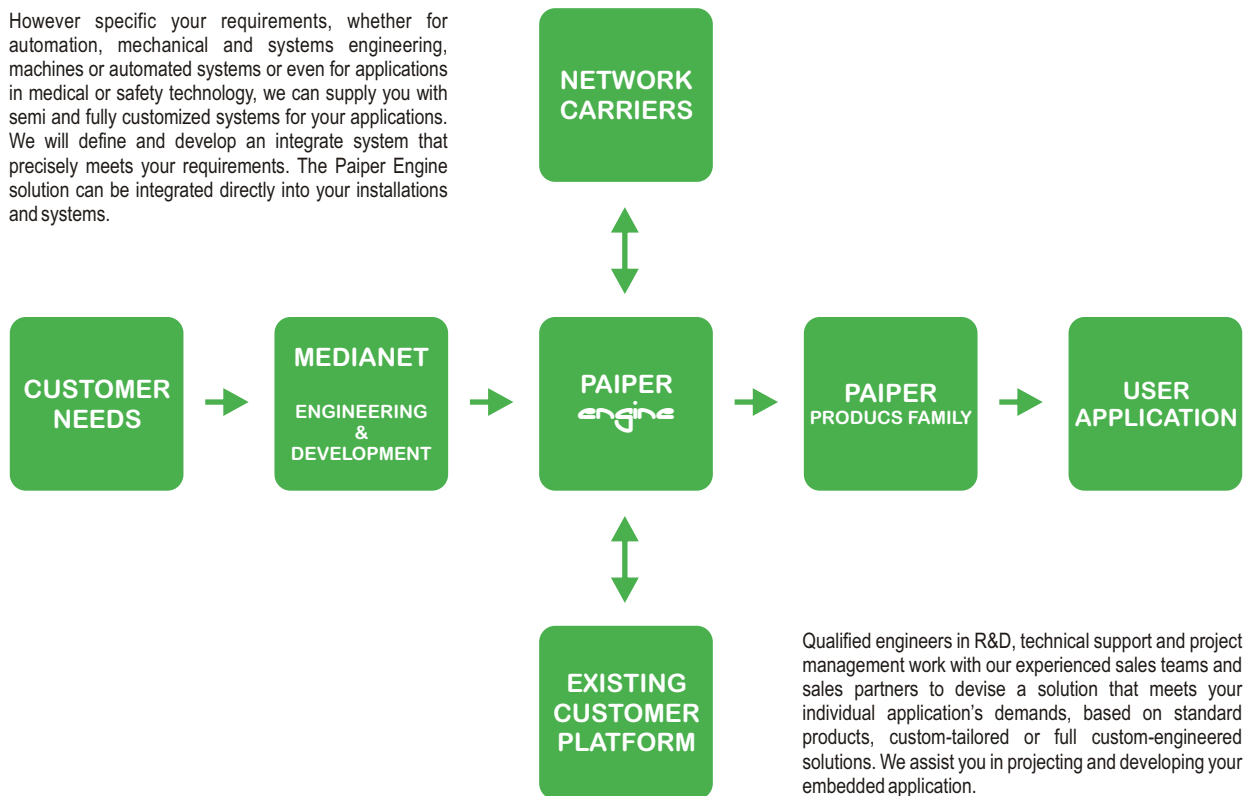

PAIPER

engine

power your ideas

Embedded hardware and software system

Custom design and integration

The core of a Paiper platform

Wide range of DSP platforms

Total control of remote I/O

Satellite networks ready

**a custom engineered solution for all new
multimedia and digital communication scenarios**

"complete integration with Paiper products family"

However specific your requirements, whether for automation, mechanical and systems engineering, machines or automated systems or even for applications in medical or safety technology, we can supply you with semi and fully customized systems for your applications. We will define and develop an integrate system that precisely meets your requirements. The Paiper Engine solution can be integrated directly into your installations and systems.

EMERGING VERTICAL MARKETS & APPLICATIONS

MULTI-MEDIA DELIVERY APPLICATIONS USING PAIPER ENGINE SOLUTIONS

The convergence of multimedia and broadband technologies is rapidly changing how training, marketing and advertising are delivered. Medianet focuses on hardware platforms, so we rely on our partners to provide the software and network connections which deliver content to the end-user. Medianet's expertise in system design and manufacturing enables our partners to easily create and manage cost-effective solutions.

DIGITAL SIGNAGE

Also known as Retail Television, Digital In-Store Merchandising, Digital Media Networks and Electronic Billboards, solutions such as grocery KIOSK, Point of Information (POI) terminals and retail demonstration rooms have been deployed in retail stores nation-wide. Businesses can now create, publish, schedule and centrally control media-rich content that will be delivered to any number of networked displays.