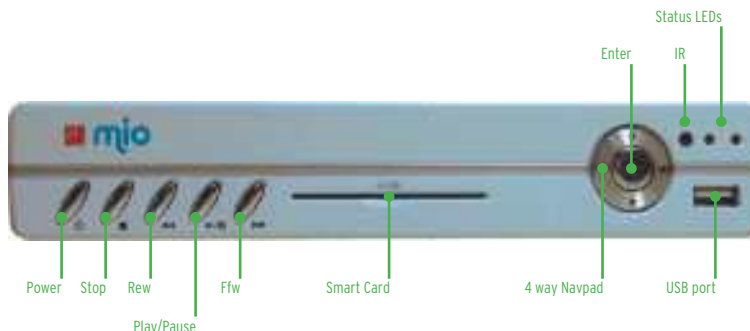

Front View
Vista Anteriore